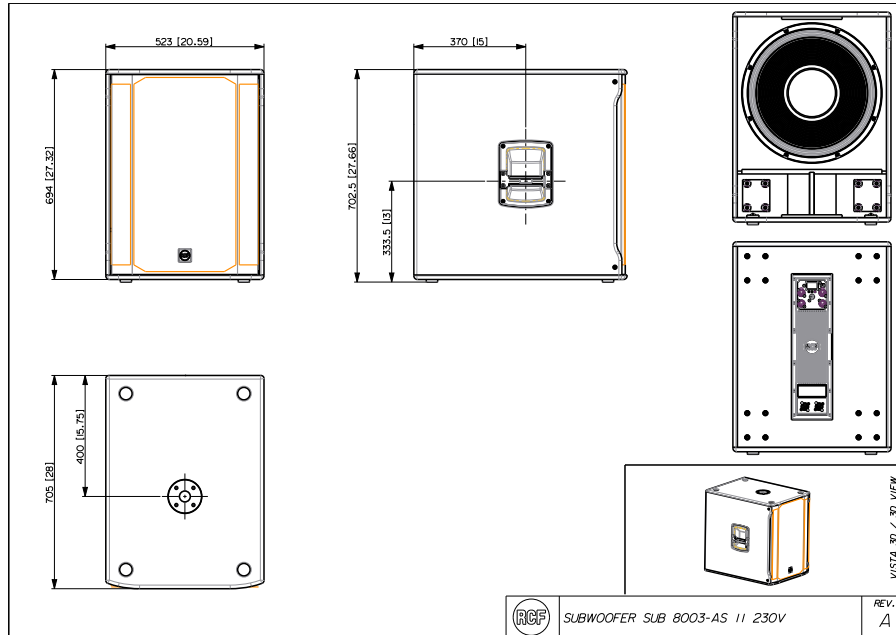

Features

- › 2200 W
- › 135 dB max SPL
- › 35 Hz - 120 Hz frequency response
- › 18" Woofer, 4.0" v.c.
- › Selectable gain, X-over and delay
- › Birch tour grade cabinet
- › Stereo XLR input, Stereo XLR signal output

Part Number

13000432 SUB 8003-AS II
13000433 SUB 8003-AS II

220-240 V
115 V

Black
Black

EAN 8024530014513
EAN 8024530014452

SUB 8003-AS II

ACTIVE SUBWOOFER

Line Art 2D

TECHNICAL SPECIFICATIONS

Acoustical specifications	Frequency Response	35 Hz ÷ 120 Hz
	Max SPL @ 1m	135 dB
Transducers	Woofer	18", 4.0" v.c
Input/Output section	Input signal	bal/unbal
	Input connectors	XLR
	Output connectors	XLR
	Input sensitivity	-2 dBu/+4 dBu
Processor section	Crossover Frequencies	Selectable
	Protections	Thermal, RMS
	Controls	Gain, EQ, Phase, Xover, Delay, Cardioid
Power section	Total Power	2200 W Peak, 1100 W RMS
	Low frequencies	2200 W Peak, 1100 W RMS
	Cooling	Convection
	Connections	Powercon IN/OUT
Standard compliance	Safety agency	CE compliant
Physical specifications	Cabinet/Case Material	Baltic birch plywood
	Handles	2 side
	Pole mount/Cap	M20 thread
	Grille	Steel
	Color	Black
Size / Weight	Height	694 mm / 27.32 inches
	Width	523 mm / 20.59 inches
	Depth	700 mm / 27.56 inches
	Weight	42 kg / 92.59 lbs